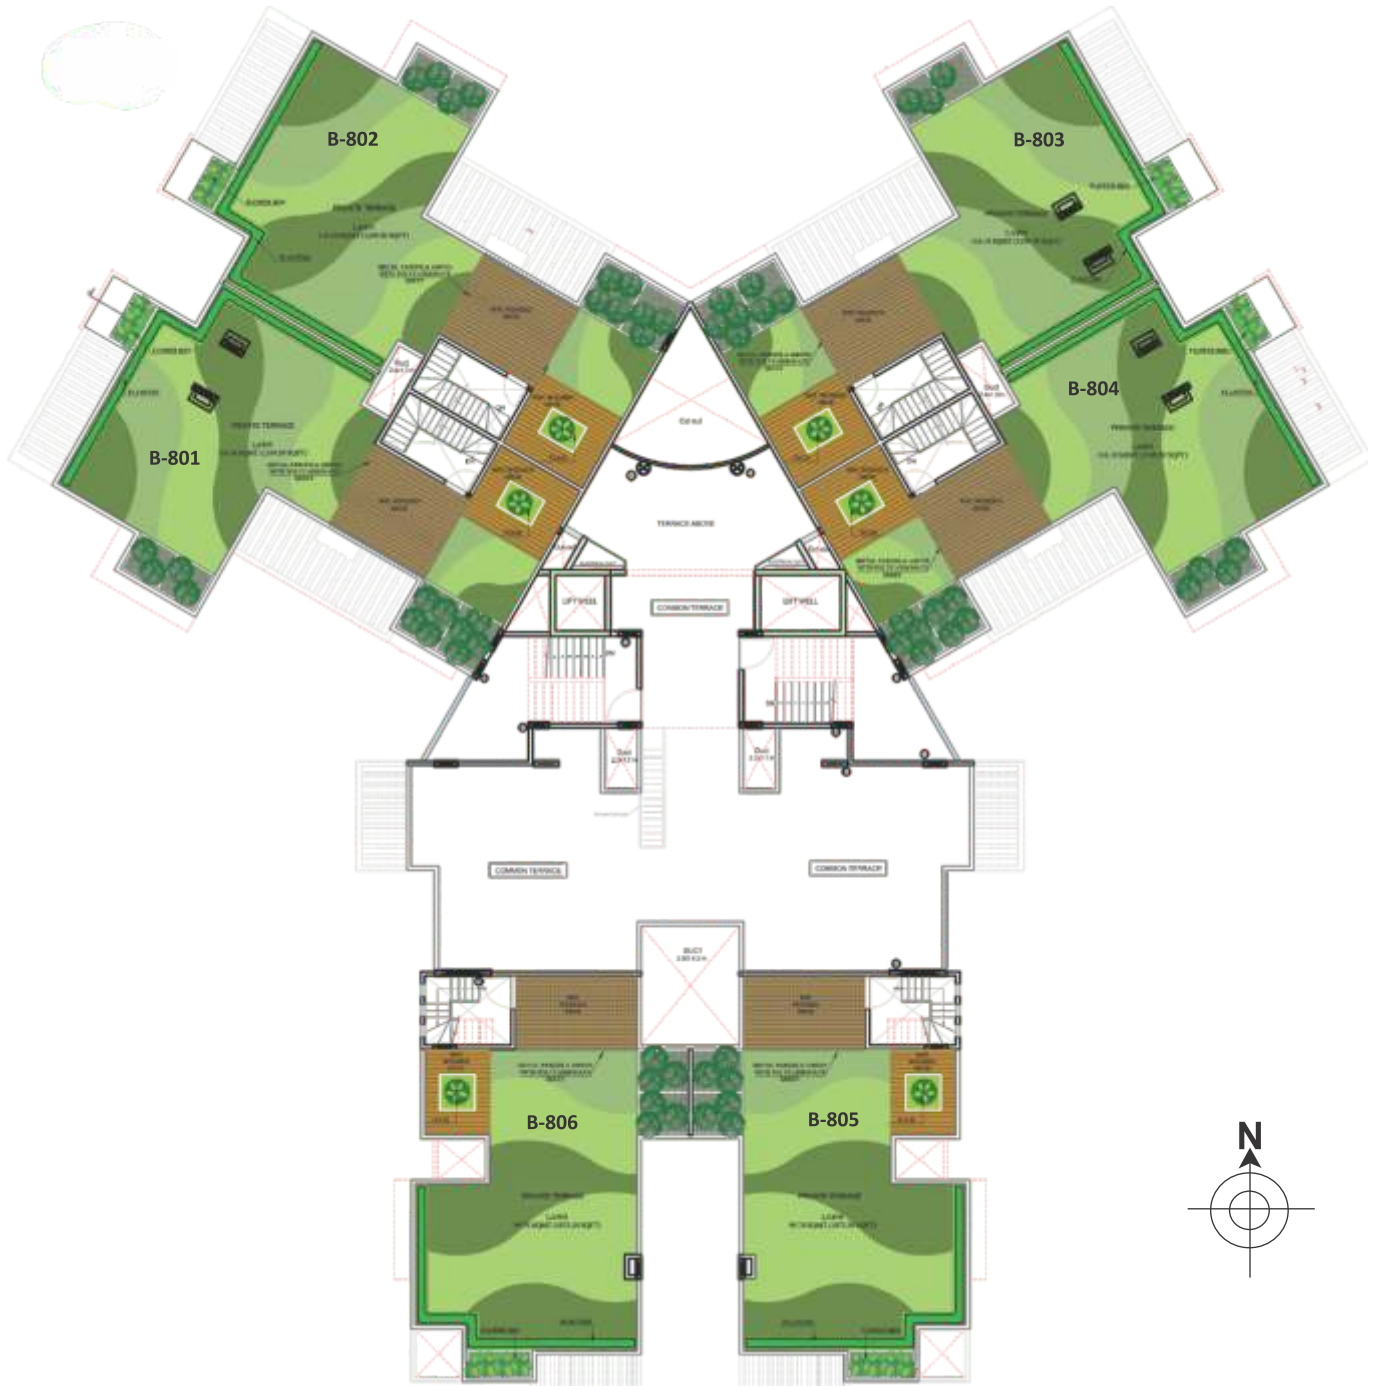

| Club Tiara | Squash | Swimming Pool | Gym | Billiards | Multi Purpose Hall | Table Tennis

SOLITAIRE BLOCK A - PENT HOUSES

Flat No.	Carpet Area	Balcony Area	Utility Area	Terrace Area
801 (A)	763.00 SQFT	158.87 SQFT	77.92 SQFT	0 SQFT
801 (B)	1298.24 SQFT	90.41 SQFT	51.66 SQFT	980 SQFT
802	1758.00 SQFT	81.34 SQFT	70.39 SQFT	1615 SQFT
803	1044.75 SQFT	74.59 SQFT	35.95 SQFT	1074 SQFT
804	1266.92 SQFT	74.59 SQFT	35.95 SQFT	1074 SQFT
805	1758.00 SQFT	81.34 SQFT	70.39 SQFT	1615 SQFT
806	1710.93 SQFT	248.64 SQFT	70.39 SQFT	2032 SQFT

BLOCK A

PENT HOUSE- FLOOR PLAN

BLOCK A

TERRACE FLOOR PLAN

MARUTI
SOLITAIRE
TIMELESS ADMIRATION

SOLITAIRE BLOCK B - PENT HOUSES

Flat No.	Carpet Area	Balcony Area	Utility Area	Terrace Area
801	1274.00 SQFT	189.01 SQFT	34.98 SQFT	1357 SQFT
802	1274.00 SQFT	189.01 SQFT	34.98 SQFT	1357 SQFT
803	1274.00 SQFT	189.01 SQFT	34.98 SQFT	1357 SQFT
804	1274.00 SQFT	189.01 SQFT	34.98 SQFT	1357 SQFT
805	1702.21 SQFT	247.57 SQFT	64.79 SQFT	1178 SQFT
802	1702.21 SQFT	247.57 SQFT	64.79 SQFT	1570 SQFT

BLOCK B
PENT HOUSE- FLOOR PLAN

BLOCK **B**

TERRACE FLOOR PLAN