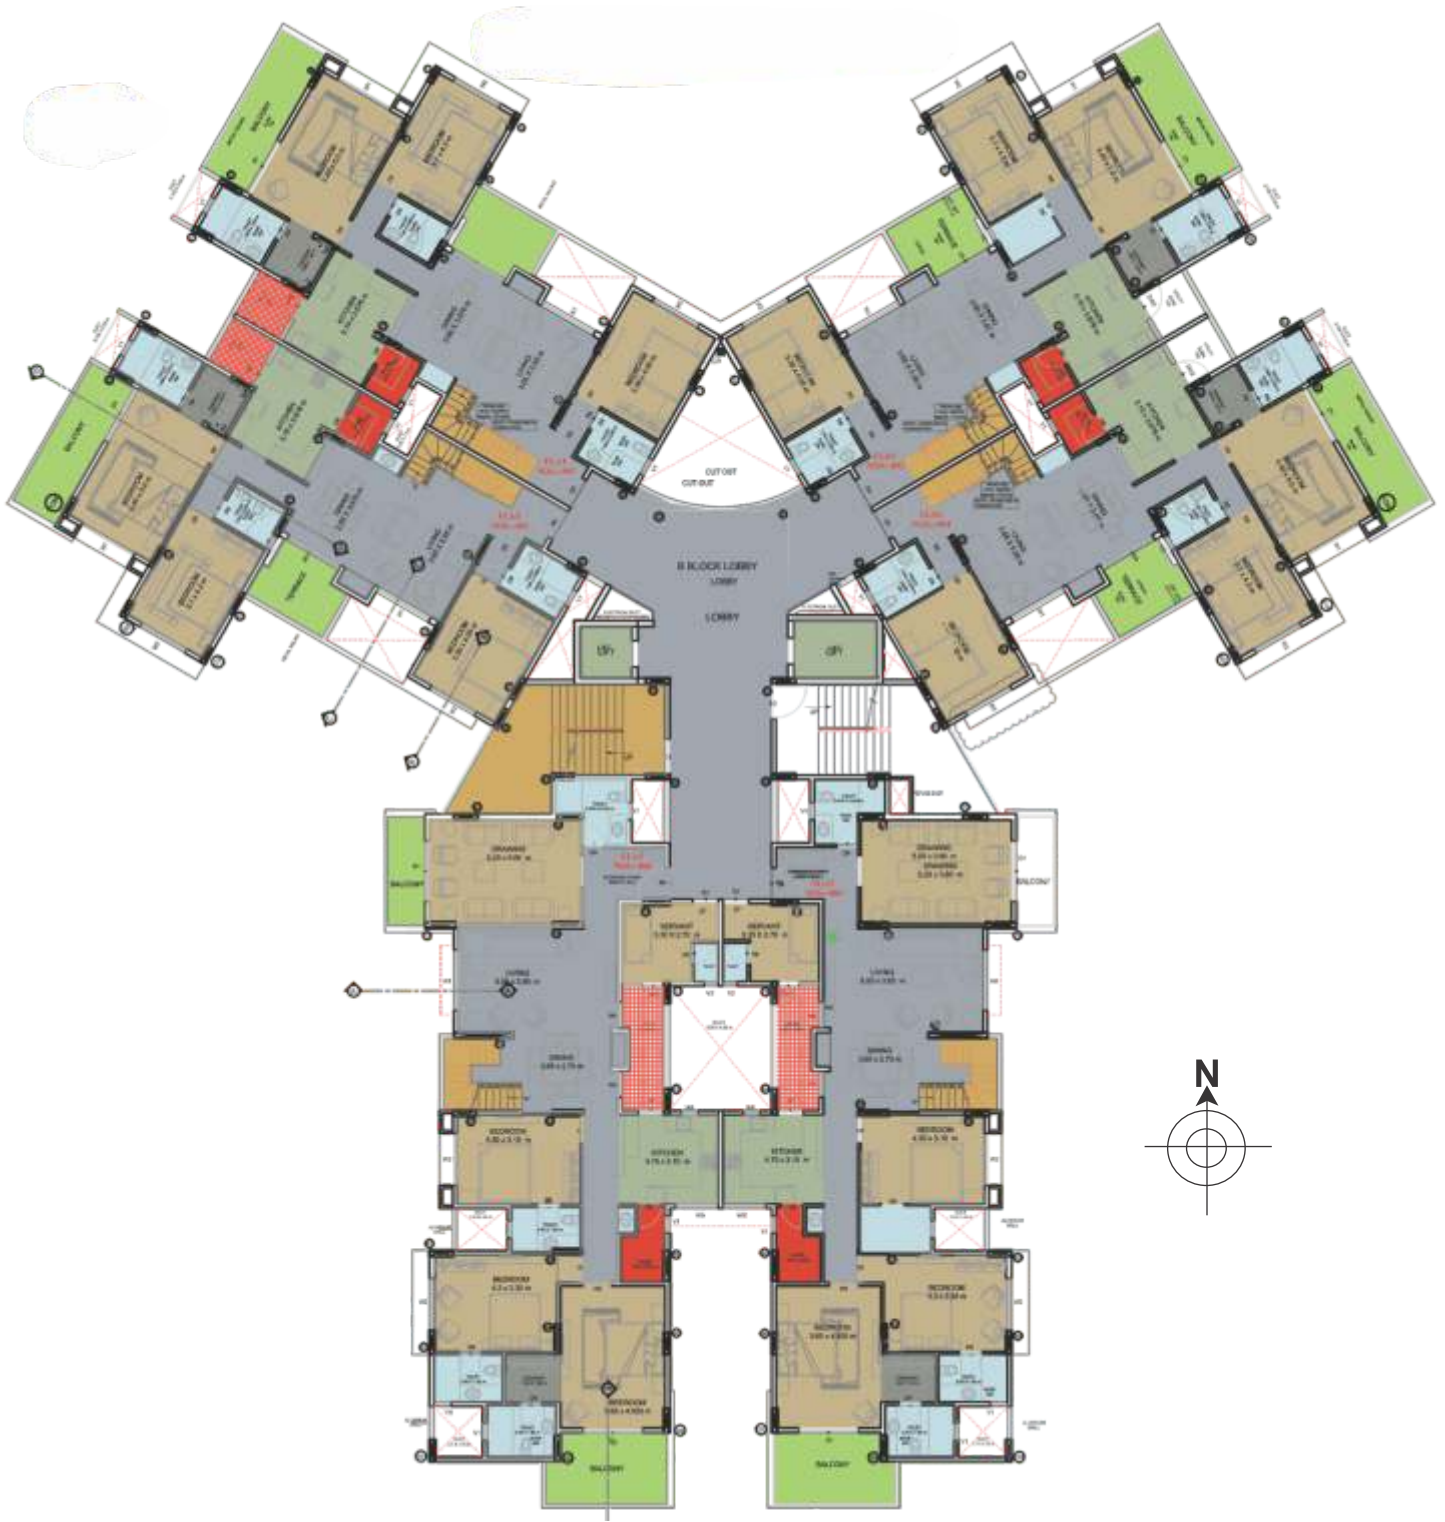

High class 3/4 BHK Pent Houses

Hand picked luxurious lifestyle

Visit to experience Model Pent House

★★★
GRIHA CERTIFIED GREEN PROJECT

1st Green Building of Chhattisgarh

About Maruti Solitaire

Maruti Solitaire a unique residential colony, consisting of 12 limited edition Pent Houses, 104 luxurious apartments & 37 Premium villas, is constructed over 8 acres of land at Khamardih, Shankar Nagar, in heart of Raipur. 100+ Families enjoying the hand-picked ultra modern luxurious lifestyle & amenities which houses a fully operational Premium Club Tiara with state of the art Gymnasium, Swimming Pool, Billiards & Squash Etc.

| Club Tiara | Squash | Swimming Pool | Gym | Billiards | Multi Purpose Hall | Table Tennis

SOLITAIRE BLOCK A - PENT HOUSES

Flat No.	Carpet Area	Balcony Area	Utility Area	Terrace Area
801 (A)	763.00 SQFT	158.87 SQFT	77.92 SQFT	0 SQFT
801 (B)	1298.24 SQFT	90.41 SQFT	51.66 SQFT	980 SQFT
802	1758.00 SQFT	81.34 SQFT	70.39 SQFT	1615 SQFT
803	1044.75 SQFT	74.59 SQFT	35.95 SQFT	1074 SQFT
804	1266.92 SQFT	74.59 SQFT	35.95 SQFT	1074 SQFT
805	1758.00 SQFT	81.34 SQFT	70.39 SQFT	1615 SQFT
806	1710.93 SQFT	248.64 SQFT	70.39 SQFT	2032 SQFT

BLOCK A

PENT HOUSE- FLOOR PLAN

BLOCK A

TERRACE FLOOR PLAN

MARUTI
SOLITAIRE
TIMELESS ADMIRATION

SOLITAIRE BLOCK B - PENT HOUSES

Flat No.	Carpet Area	Balcony Area	Utility Area	Terrace Area
801	1274.00 SQFT	189.01 SQFT	34.98 SQFT	1357 SQFT
802	1274.00 SQFT	189.01 SQFT	34.98 SQFT	1357 SQFT
803	1274.00 SQFT	189.01 SQFT	34.98 SQFT	1357 SQFT
804	1274.00 SQFT	189.01 SQFT	34.98 SQFT	1357 SQFT
805	1702.21 SQFT	247.57 SQFT	64.79 SQFT	1178 SQFT
802	1702.21 SQFT	247.57 SQFT	64.79 SQFT	1570 SQFT

BLOCK B
PENT HOUSE- FLOOR PLAN

BLOCK **B**

TERRACE FLOOR PLAN